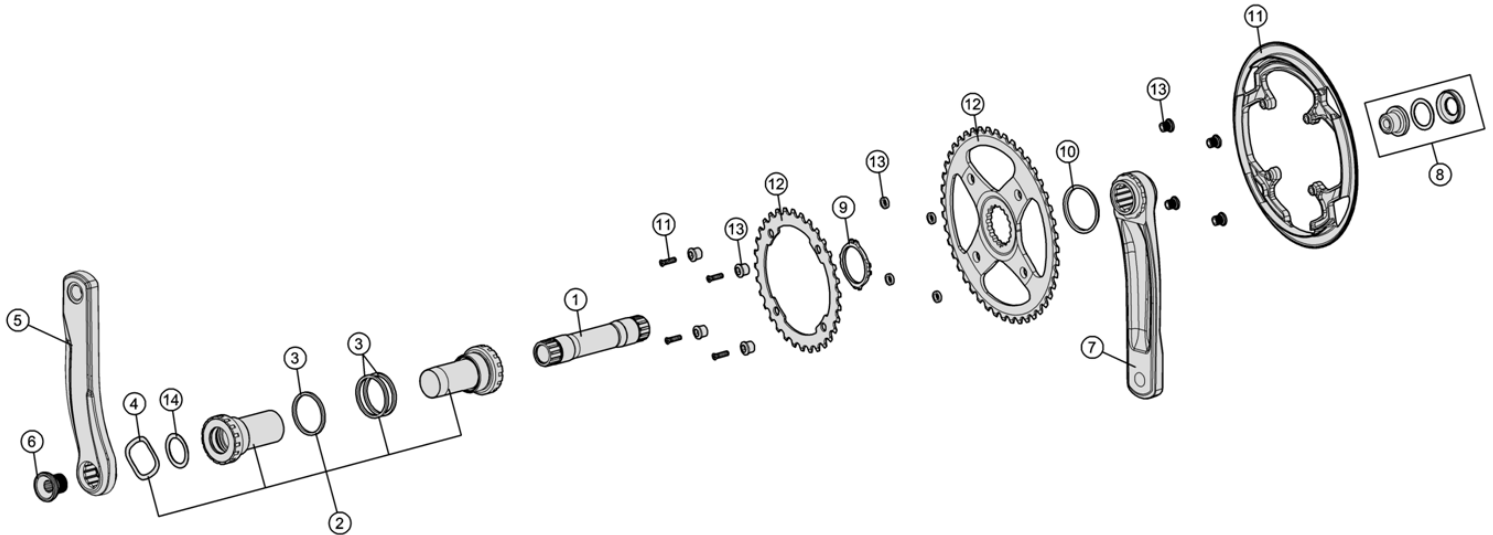

V-Drive Modular MegaExo Crankset

CKM-7700GCT/DM

For Specialized

Item No.	FSA Code No.	Description	Notes
1	203-0005050640	A3157φ24mm Chromoly Spindle	For Standard MTB Modular MegaExo Crankset
2	200-1969	BB-7100 MTB MegaExo Bottom Bracket – φ24mm	For MTB crankset
3	230-4032	MW002 Shell Spacers	
4	230-0034000140	MW454 Wave Spring Washer	
5	340-0069005050	K1555 V-Drive Left Arm	★175L
6	390-0047000010	ML038 Crank Bolt and MW092 Washer for Left Arm	
7	341-0053005050	K2555 V-Drive Right Arm	★175L
8	390-0022000011	QR-20 Self-Extracting Crank Bolt Assembly	
9	390-0044000600	ML549 Modular Crank System Lockring	
10	230-0025000750	MW490 Spacer 3mm	For MTB Modular MegaExo Crankset
11	380-0184000110	W1136 Chainguard (BCD 96mm) 44T	
12	380-0285002050	WA120 Alloy CNC Chainring (BCD 96mm) 44T	44/32 M11
	380-0186001140	WB413 Stamping Chainring (BCD 96mm) 32T	
13	390-0069000150	ML231+ML163 + MW058K Chainring bolts Kit	
14	390-0046000840	MS318 Adjustable Spacer	For adjusting spindle movement side to side in the bottom bracket

★ Optional Parts

Item No.	FSA Code No.	Description	Notes
5	340-0069003050	K1555 V-Drive Left Arm	170L
	340-0069002050		165L
7	341-0053003050	K2555 V-Drive Left Arm	170L
	341-0053002050		165L

V-Drive Modular MegaExo Crankset