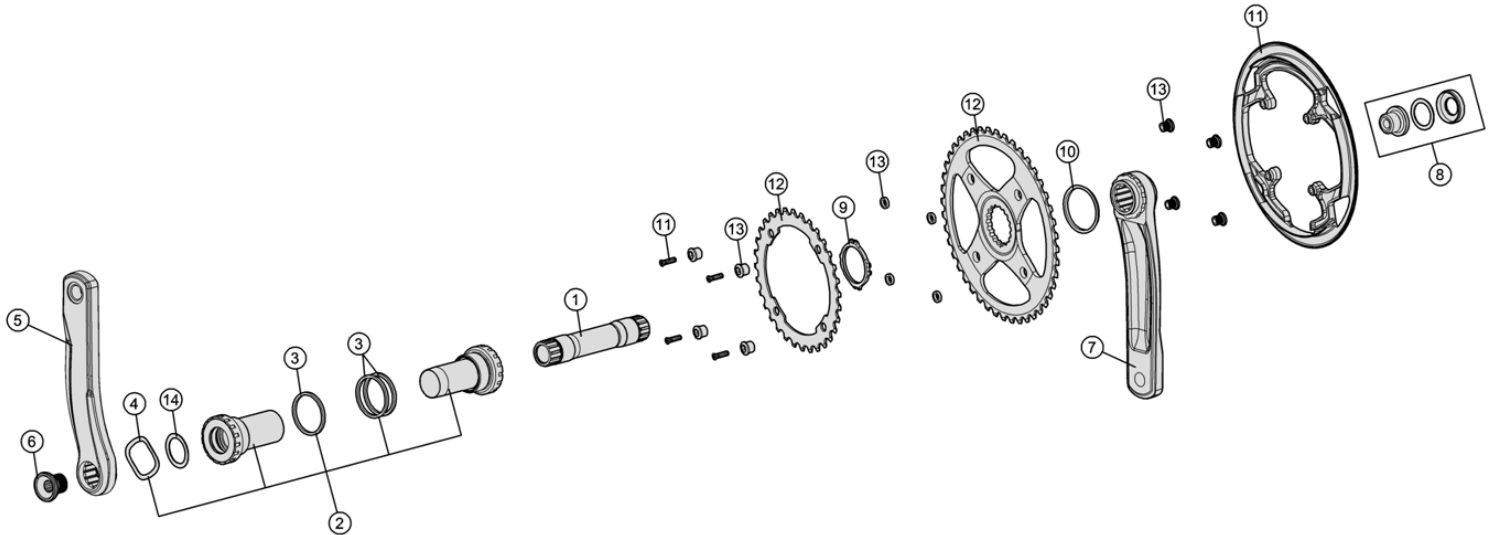

★ Optional Parts

Item No.	FSA Code No.	Description	Notes
5	340-0069003050	K1555 V-Drive Left Arm	170L
	340-0069002050		165L
7	341-0053003050	K2555 V-Drive Left Arm	170L
	341-0053002050		165L

V-Drive Modular MegaExo Crankset

CKM-7700GCT/DM

For Specialized

Item No.	FSA Code No.	Description	Notes
1	203-0005050640	A3157φ24mm Chromoly Spindle	For Standard MTB Modular MegaExo Crankset
2	200-1969	BB-7100 MTB MegaExo Bottom Bracket – φ24mm	For MTB crankset
3	230-4032	MW002 Shell Spacers	
4	230-0034000140	MW454 Wave Spring Washer	
5	340-0069005050	K1555 V-Drive Left Arm	★175L
6	390-0047000010	ML038 Crank Bolt and MW092 Washer for Left Arm	
7	341-0053005050	K2555 V-Drive Right Arm	★175L
8	390-0022000011	QR-20 Self-Extracting Crank Bolt Assembly	
9	390-0044000600	ML549 Modular Crank System Lockring	
10	230-0025000750	MW490 Spacer 3mm	For MTB Modular MegaExo Crankset
11	380-0184000110	W1136 Chainguard (BCD 96mm) 44T	
12	380-0285002050	WA120 Alloy CNC Chainring (BCD 96mm) 44T	44/32 M11
	380-0186001140	WB413 Stamping Chainring (BCD 96mm) 32T	
13	390-0069000150	ML231+ML163 + MW058K Chainring bolts Kit	
14	390-0046000840	MS318 Adjustable Spacer	For adjusting spindle movement side to side in the bottom bracket