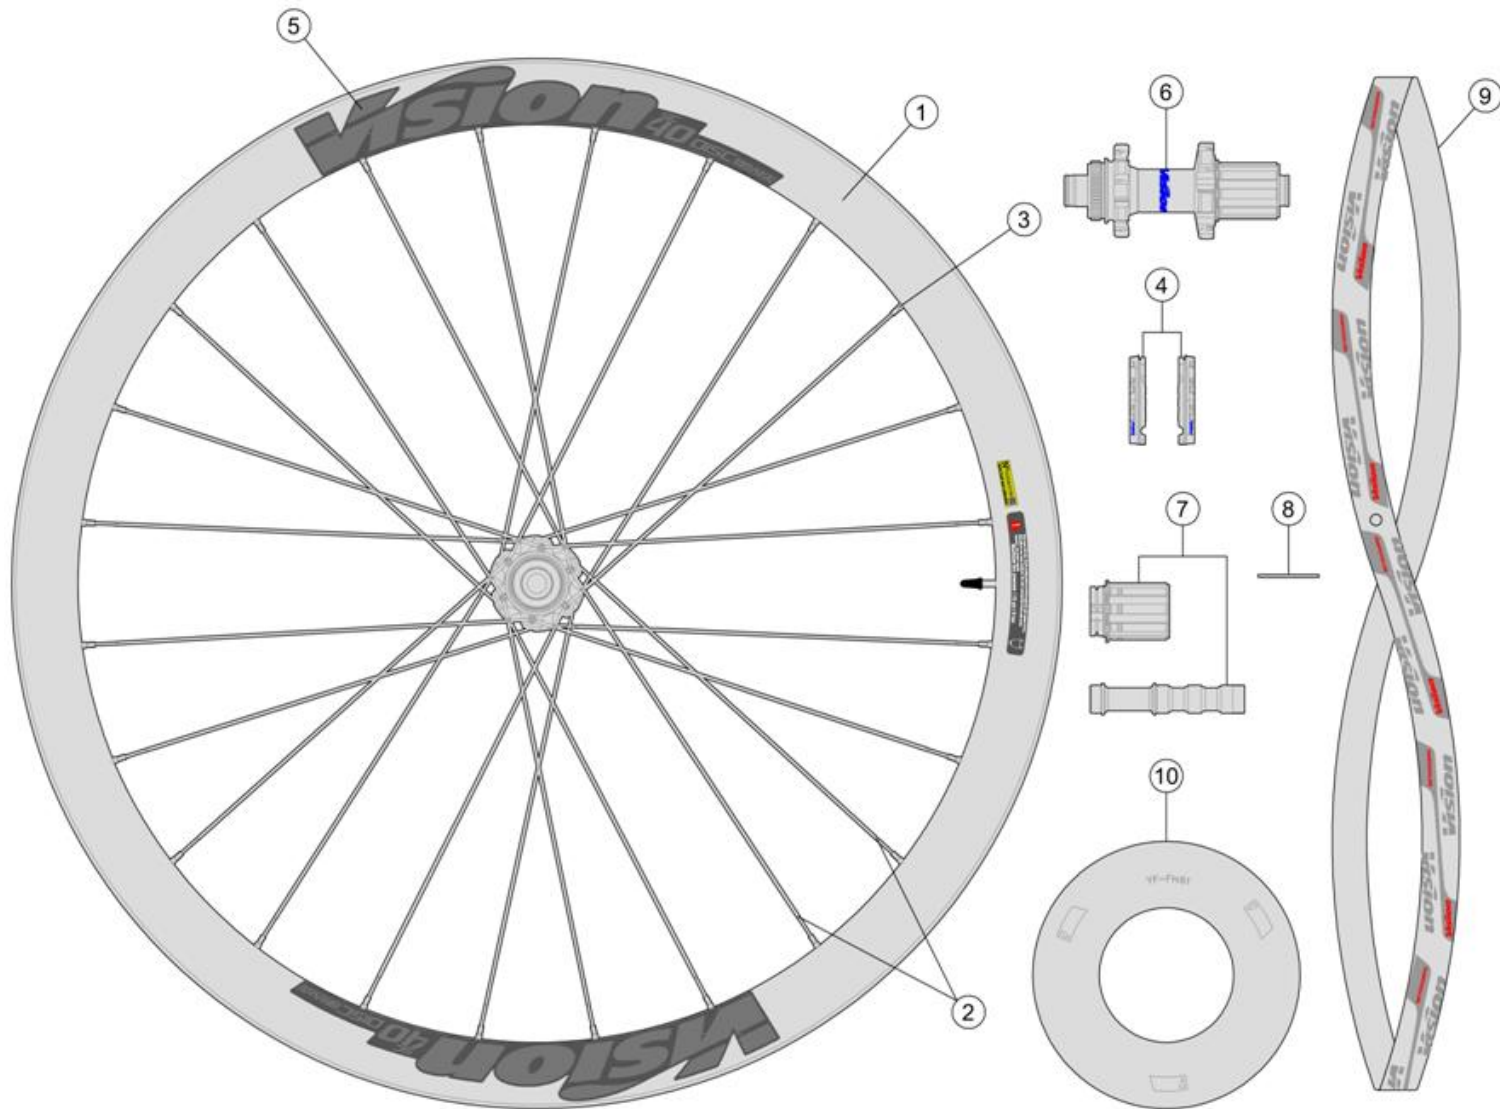

710-0092054030 WH773{WH-VT-640CHTL/DB-CL/X12/S/R} Rear wheel (For Merida only)

710-0091054030 WH775{WH-VT-655CHTL/DB-CL/X12/S/R} Rear wheel (For Merida only)

Item No.	FSA Code No.	Description	Notes
1	725-0097002031	RM136B Rear Rim Clincher – 24H x 40mm depth	★Rim Sticker Kit not included
2	748-0029012010	SK057J Spoke Kit 276mmx5 pcs	For Vision SC 40 Non-drive side
	748-0029005010	SK057H Spoke Kit 274mmx5 pcs	For Vision SC 40 Drive side
3	752-0473000140	ML240 14mm Hex Brass Black Nipple Kit x5 pcs	
4	405-0016000170	E0065 Brake Pad Kit – For Carbon Rims	★Shimano brake block holders
5	752-0628000000	ZJWH0570 Rim Sticker Kit	★
6	752-0630002010	U2126 Rear Hub Assembly - Shimano Compatible	★Include Chromoly Steel Bearing
7	752-0304000061	EL272 Freehub Assembly with Axle	★Include Chromoly Steel Bearings
8	752-0072000010	MW322 11 Speed Cassette Spacer	Shimano N10/11
9	752-0061000471	MS289 Vision Rim Tape for Clincher Rim	Vision Logo 700C W21 xT0.5mm
10	752-0130000000	W1020 Vision Wheelset Spoke Protector	

Optional Parts

Item No.	FSA Code No.	Description	Notes
1	725-0098002031	RM140B Rear Rim Clincher – 24H x 55mm depth	★ Rim Sticker Kit not included
2	748-0029044010	SK057E Spoke Kit 261mm x5 pcs	For Vision SC 55 Non-drive side
	748-0029017010	SK057C Spoke Kit 259mm x5 pcs	For Vision SC 55 Drive side
5	752-0629000000	ZJWH0572 Rim Sticker Kit	For Vision SC 55