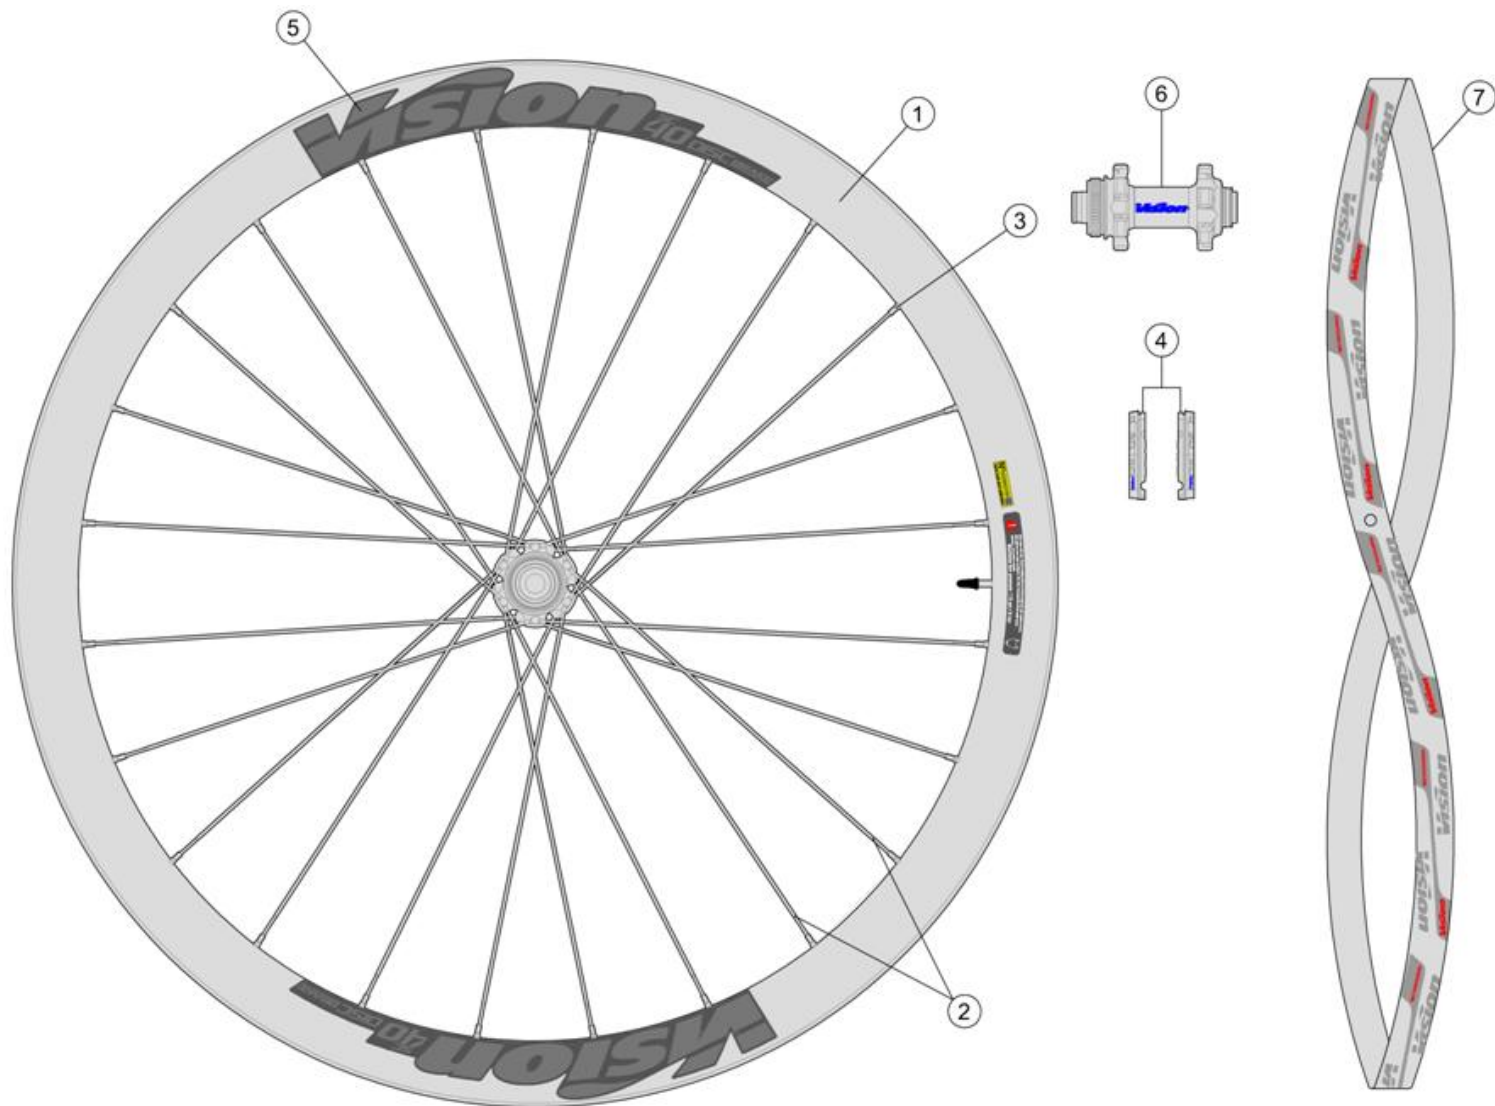

710-0092053030
710-0091053030

WH673{WH-VT-640CHTL/DB-CL/TA12/F} Front wheel (For Merida only)
WH675{WH-VT-655CHTL/DB-CL/TA12/F} Front wheel (For Merida only)

Item No.	FSA Code No.	Description	Notes
1	725-0097051030	RM136A Front Rim Clincher – 24H x 40mm depth	★Rim Sticker Kit not included
2	748-0029006010	SK057I Spoke Kit 275mmx5 pcs	For Vision SC 40 Non-drive side
	748-0029012010	SK057J Spoke Kit 276mm x5pcs	For Vision SC 40 Drive side
3	752-0473000140	ML240 14mm Hex Brass Black Nipple Kit x5 pcs	
4	405-0016000170	E0065 Brake Pad Kit – For Carbon Rims	Shimano brake block holders
5	752-0628000000	ZJWH0570 Rim Sticker Kit	★For Vision SC 40
6	752-0453020011	U1111 Front Hub Assembly	Vision Logo
7	752-0061000471	MS289 Vision Rim Tape for Clincher Rim	Vision Logo 700C W21 xT0.5mm

★Optional Parts

Item No.	FSA Code No.	Description	Notes
1	725-0098002030	RM140A Front Rim Clincher– 24H x 55mm depth	Rim Sticker Kit not included
5	748-0029003010	SK057D Spoke Kit 260mm x5pcs	For Vision SC 55 Non-drive side
	748-0029044010	SK057E Spoke Kit 261mm x5pcs	For Vision SC 55 Drive side
5	752-0629000000	ZJWH0572{WH-VT-655CHTL/DB-CL}	For Vision SC 55